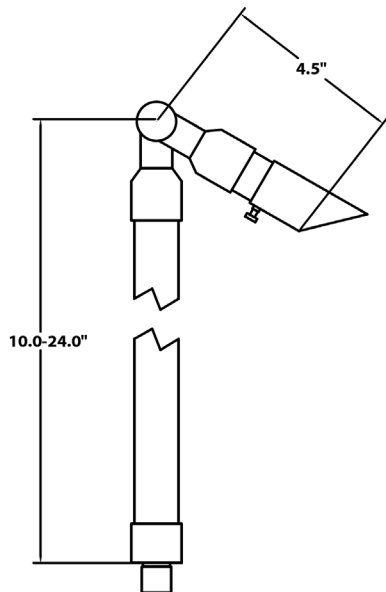

**SOCKET/LAMP HOLDER:**

One ceramic bi-pin socket with stainless steel spring.

**LENS:**

Clear tempered glass convex lens.

**LAMP TYPE:**

3-watt LED Slugger

**MOUNTING:**

Threaded base. Adjustable shield included

**WIRING:**

Prewired with 5' pigtail of 18/2 cable.

**WARRANTY:**

Lifetime.

Our "big stick" fixture can be used as a directional path light onto paths or steps where space is limited. The slim design allows landscape friendly installations in multiple landscape designs, and is available in custom lengths for placement in high grasses.

**DIMENSIONS:**

LED LAMP SPECIFICATIONS

**LAMP TYPE:**

MR16 UL-listed (E353116) 12V lamp with 5-year warranty, dimmable, and suitable for enclosed luminaires.

**OPTICS:**

Integral optics providing available beam spreads from 15° to 60°.