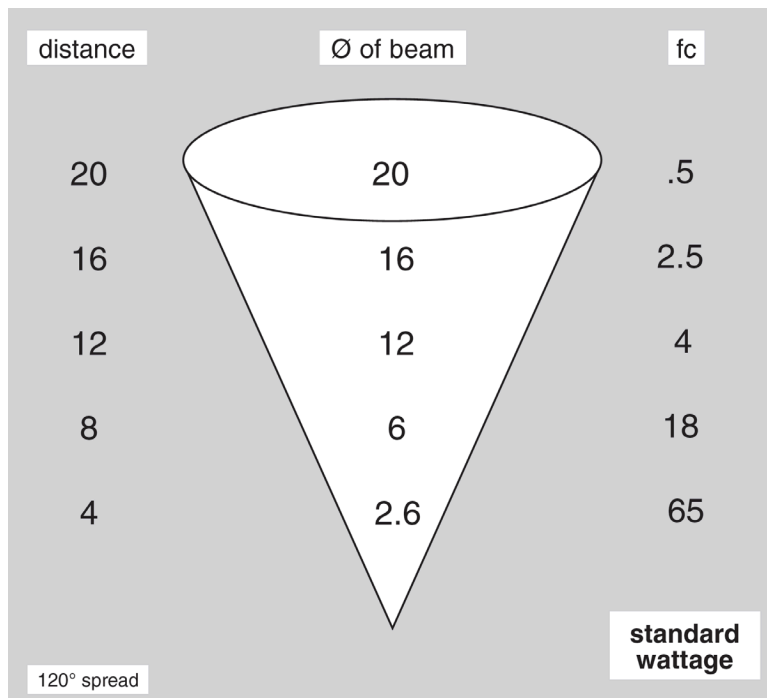

DIMENSIONS: